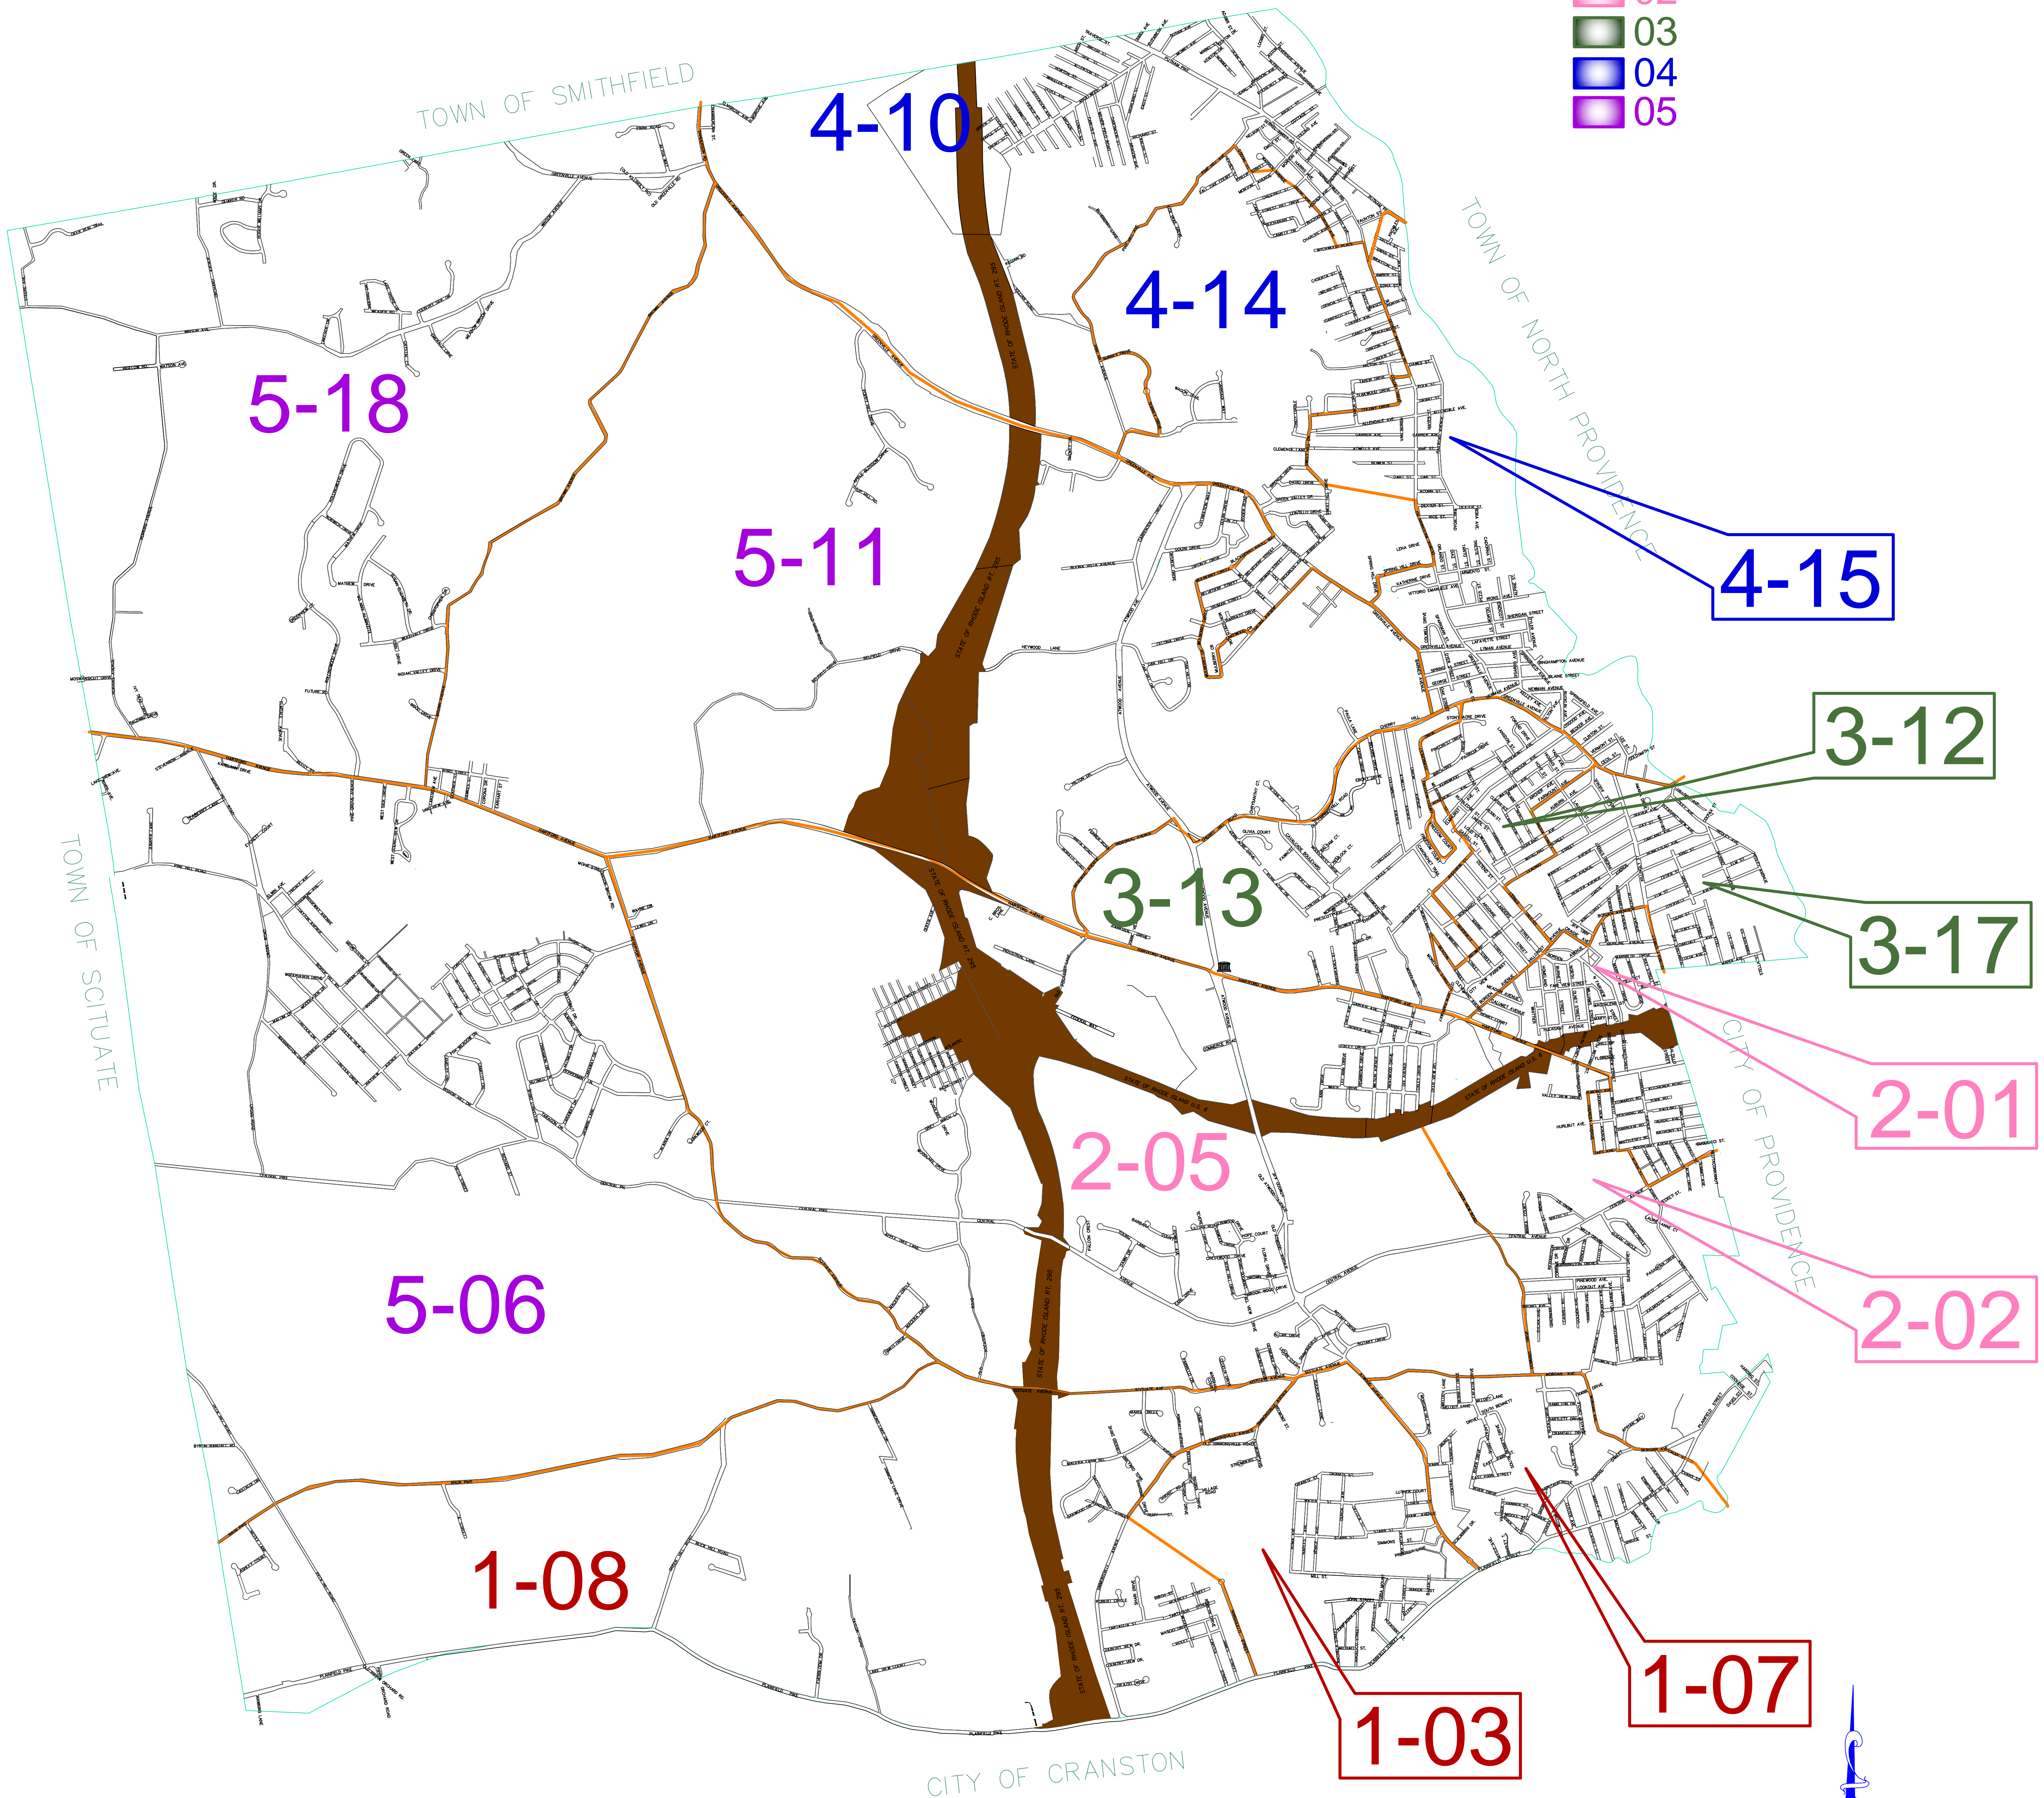

Town of Johnston, RHODE ISLAND - Ward Map And Precinct Map

- Precinct Boundaries
- Wards
- 01
- 02
- 03
- 04
- 05

DATE OF LAST REVISION: 1/2/29/06
ALL MAPS REVISED FROM EXISTING MAPS.
REVISED BY: BN

TAX ASSESSOR'S MAP

Plot Date: 03/11/2010

NOTE: LOT NUMBERS HAVE NOT BEEN CHECKED FOR ACCURACY. SEE INDIVIDUAL PLAT MAPS FOR ACCURATE LOT NUMBERS AND AREAS.