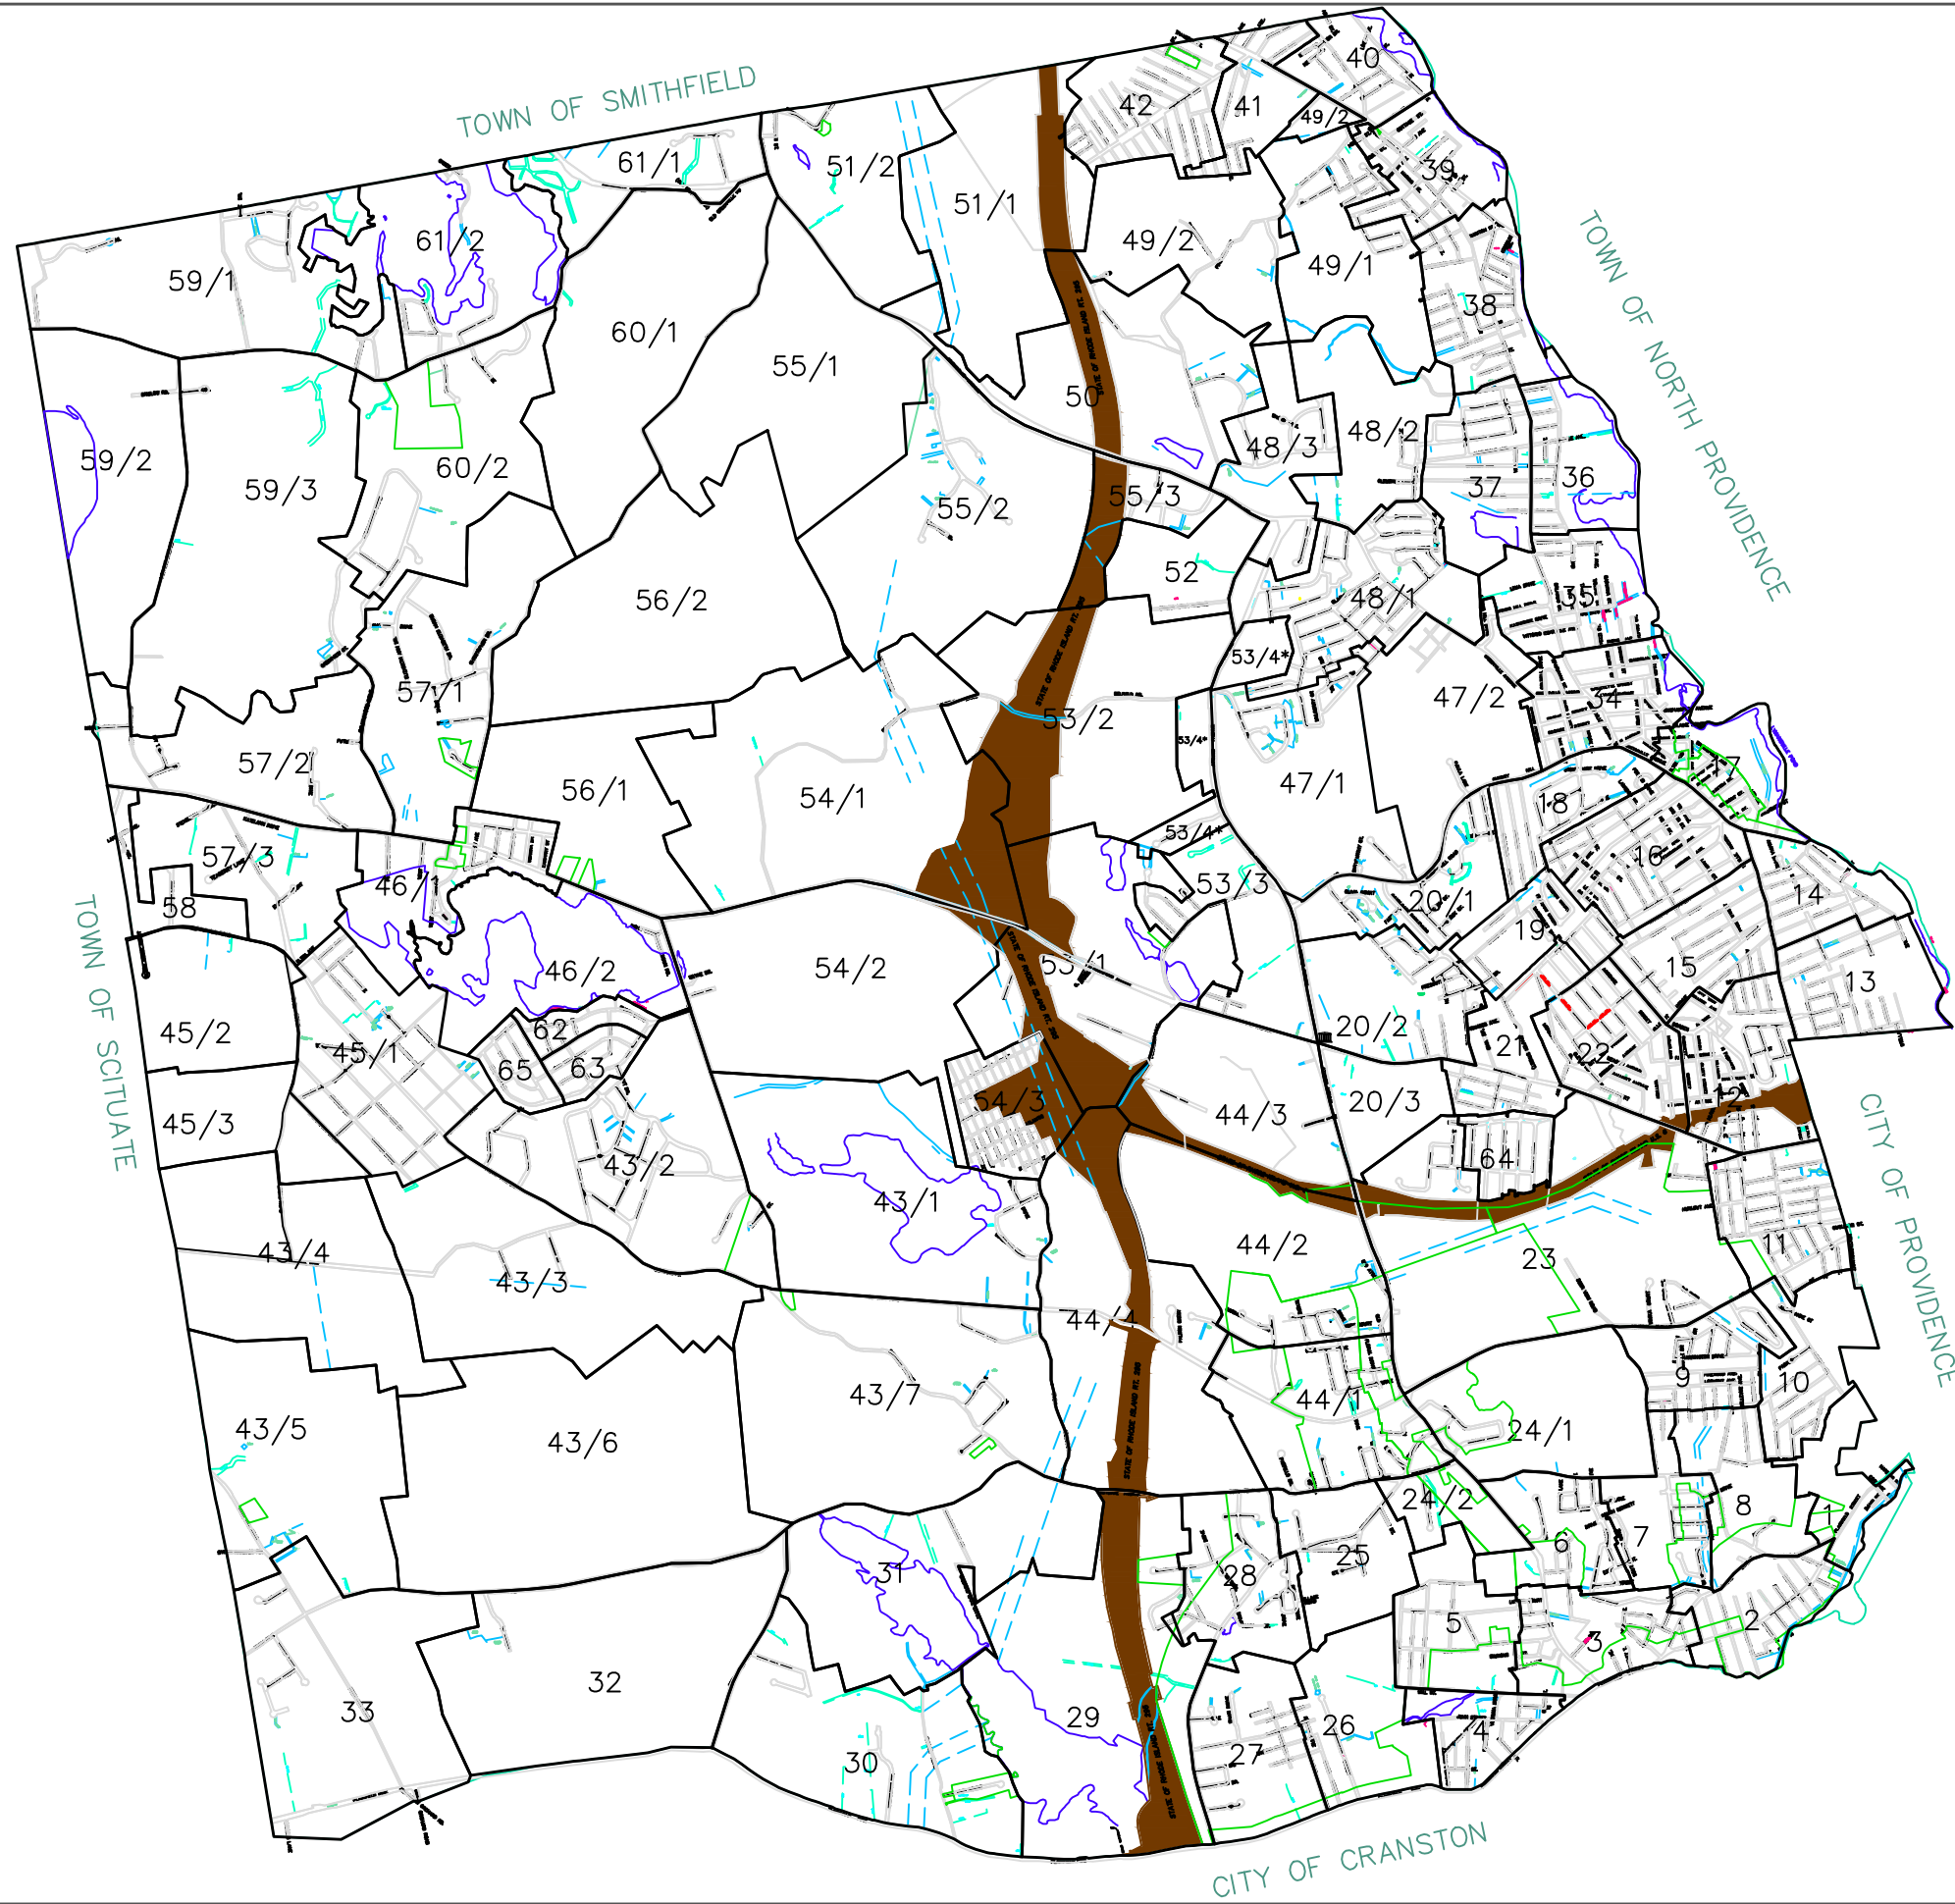

USER REVDATE FNAME

TOWN OF JOHNSTON

PROVIDENCE COUNTY,
RHODE ISLAND
INCORPORATED 1759

Index

AMENDMENTS

LOT(S)	FROM	TO	ORDIN. #	DATE	NOTE

General Notes

LOT NUMBERS HAVE NOT BEEN CHECKED FOR ACCURACY. SEE INDIVIDUAL PLAT MAPS FOR ACCURATE LOT NUMBERS AND AREAS.

No.	Revision/Issue	Date

General Legend

- Plat Lines
- Plat Text
- Zoning Districts Text
- Zoning Districts Text
- Parcel Text
- Parcel Dimension
- Parcel Lines
- Public Easement Line
- House #
- North Arrow
- City Line
- Easement
- Town Owned Prop.

Revision Date:
LAST REVISION MADE ON THE INDEX PAGE WAS IN 2004
ALL MAPS REVISED FROM EXISTING MAPS

Plot Date: 05-05-2010

Scale: NTS

Revised By: BN

Assessors Plat #:

Index

TAX ASSESSOR'S MAP
SHOWING ZONING DISTRICTS